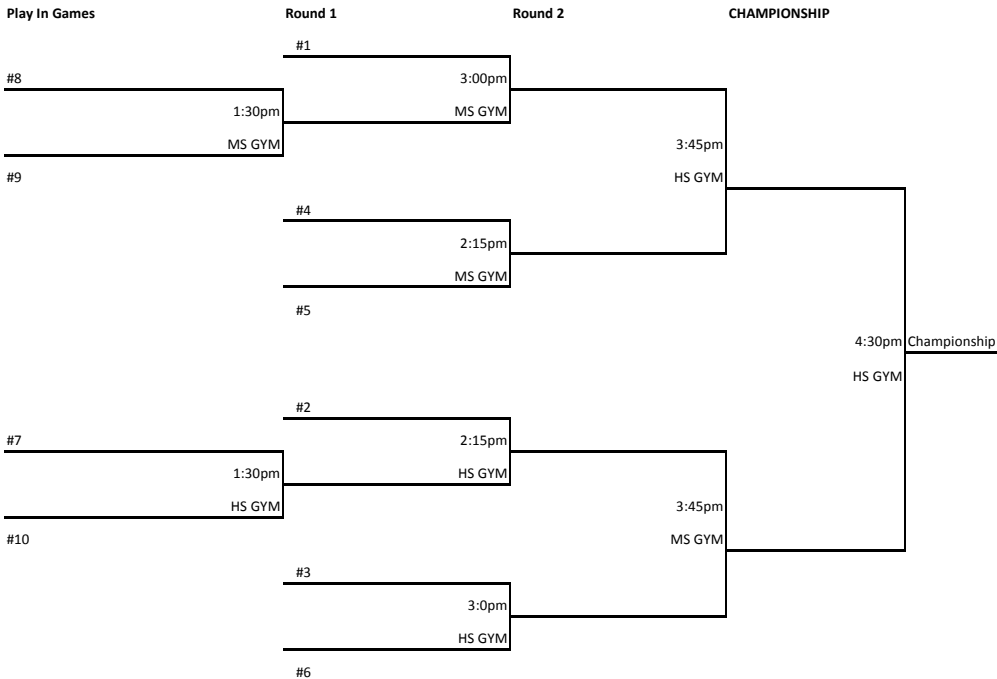

Single Elimination Tournament Round

ISLAND PERIODONTICS & IMPLANTS
PATRICK W. BENNETT D.D.S., M.S.D., PLLC

OAK HARBOR 360-682-6212
520 E WHIDBEY AVE, SUITE 208 • OAK HARBOR, WA 98277
oh@islandperiodontics.com • Fax 360-720-2847

BELLINGHAM 360-734-6967
1105 N FOREST STREET • BELLINGHAM, WA 98225
bh@islandperiodontics.com • Fax 360-715-8573

CASCAD
CUSTOM HOMES & DESIGN

MOSSADAMS

DCG DAVIDO CONSULTING GROUP, INC.
CIVIL ■ STRUCTURAL ■ LAND USE
INCORPORATED Seattle 206.523.0024 Whidbey 360.331.4131 www.dcpngr.com

Schisel www.schisel.com
Construction 360.678.5100

Notes:
Seeding Games will be 30 minutes, two 14 minute running clock halves with a 1 minute half time.
Clock will only stop in the last 30 seconds of a half.
Seeding is based on overall record and the below tie breaker scenarios
Tie breaker are broken based on the following, 1st) Points scored against, 2nd) Points scored, 3rd) Coin flip. -- Play defense, it will help with tie breakers.

ASHLEY'S
CUSTOM T-SHIRT DESIGN
10000 100TH AVE SE
BELLEVUE, WA 98003

R & R TREE SERVICE
DANGEROUS TREE REMOVAL
360-914-0810