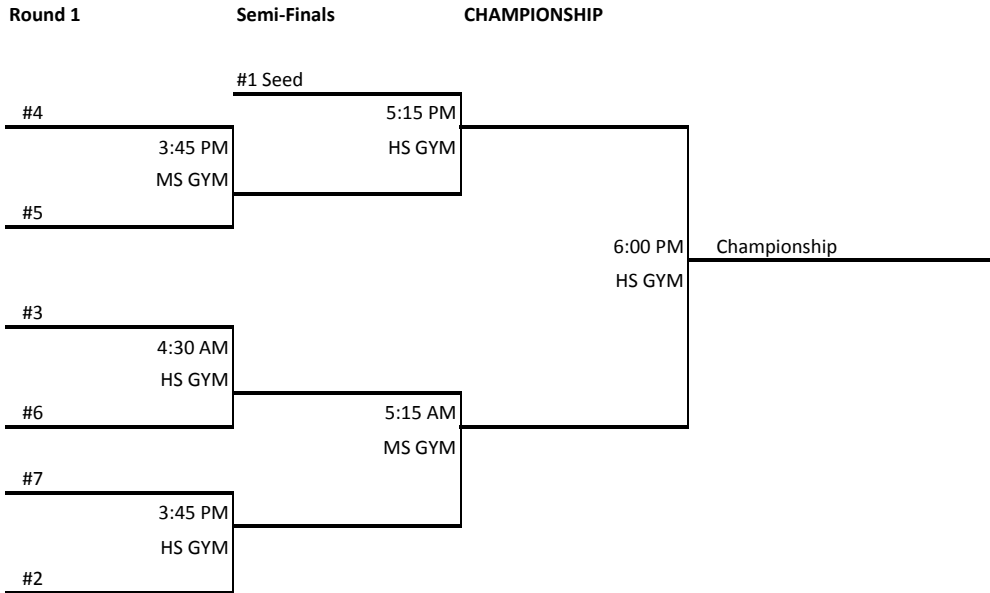

Teams	Team Captain	Avg Grad Yr
POOL A		
Red Pride	Jordan Schisel	2000
Makin it Drizzle	Arik Dahlen	2000
The Cows	Brad Sherman	1999

POOL B		
Bell's farm	Trevor Mueller	2006
The B-Side	Kyle Berns	2006
Central Ballers	Dustin Vanvelkinburgh	2005
SW All-Stars	Tim Gabelein	2002

Exhibition Game 40+ year old participants
2:30-3pm

3-Pt Contest open to all participants -
3-3:30

Seeding Round

Game Time	Team	vs	Team	Gym
12:15	The Cows	vs	Red Pride	HS
	Bell's farm	vs	Central Ballers	MS - aux
1:00	Red Pride	vs	Makin it Drizzle	MS - aux
	The B-Side	vs	Bell's farm	HS
1:45	Makin it Drizzle	vs	The Cows	HS
	SW All-Stars	vs	The B-Side	MS - aux
2:30	Central Ballers	vs	SW All-Stars	HS

Single Elimination Tournament Round

Notes:

Seeding Games will be 32 minutes, two 15 minute running clock halves with a 2 minute half time.

Clock will only stop in the last 30 seconds of a half.

Seeding is based on overall record

Tie breaker scenarios are broken based on the following, 1st) Points scored against, 2nd) Points scored, 3rd) Coin flip.

Word to the wise, play defense, it will help with tie breakers.