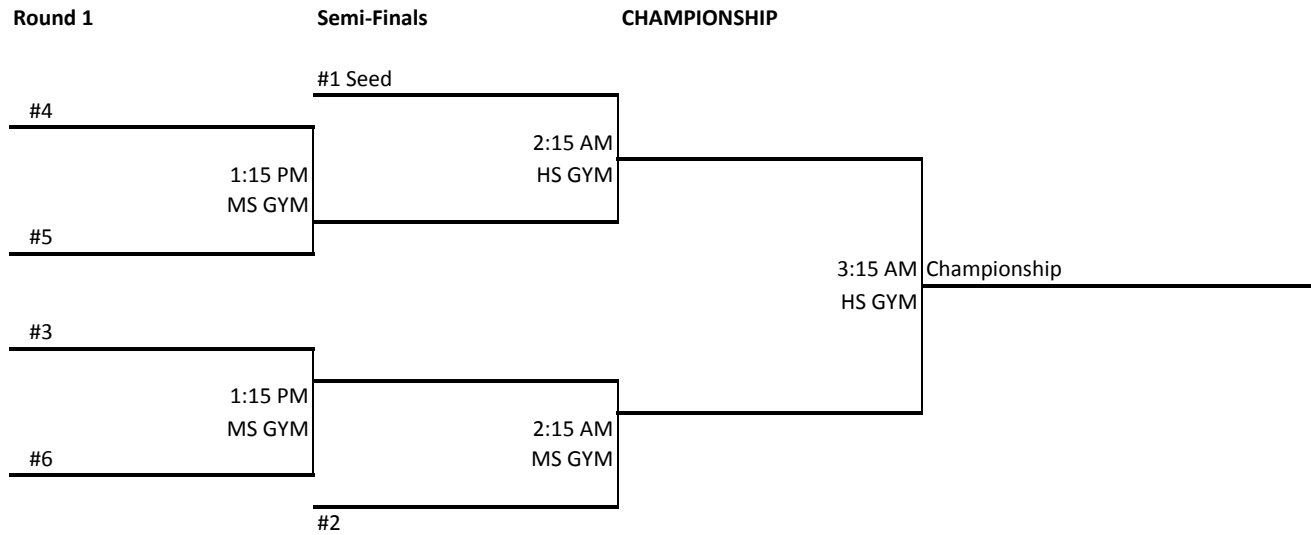

Teams	Team Captain	Avg. Grad Year
POOL A		
Red Pride	Scott Stuurmans	1999
The Ebey Ballers	Scott Johnson	1996
Air Roehl	Virgil Roehl	2001
POOL B		
The Coupeville Cows	Jordan Wilcox	2005
Central Ballers	Dustin Vanvelkinburgh	2005
Cobalt	Jared Neyens	2003

Seeding Round

Game Time	Team	vs	Team	Gym
10:15	Red Pride	vs	The Ebey Ballers	HS
	The Coupeville Cows	vs	Central Ballers	MS - aux
11:15	The Ebey Ballers	vs	Air Roehl	MS - aux
	Central Ballers	vs	Cobalt	HS
12:15	Air Roehl	vs	Red Pride	HS
	Cobalt	vs	The Coupeville Cows	MS - aux

Single Elimination Tournament Round

Notes:

Games will be 35 minutes, two 16 minute running clock halves with a 3 minute half time.

Clock will only stop in the last 30 seconds of a half.

Seeding is based on overall record

Tie breaker scenarios are broken based on the following, 1st) Points scored against, 2nd) Points scored, 3rd) Coin flip.

Word to the wise, play defense, it will help with tie breakers.